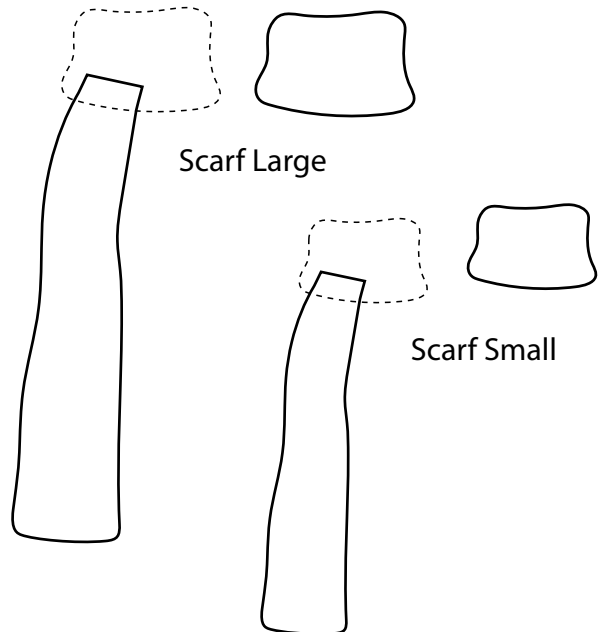

Tilda®

Me and My Friend

Applique Clothes

Me and My Friend Applique Clothes

Me and My Friend fabrics depicting female busts is perfect for creative projects. Applique clothes and hats on the busts to use them for fun personalized projects like pillows, bags, pincushions, sewn placement cards, charming ornaments or even quilts.

Find ideas and templates for applique clothes in two sizes to fit the larger or smaller busts below.

You can use whatever applique method you are comfortable with, but it's really easy and fun to use Applique paper. Instruction for use will be on the applique paper package.

Earrings Large

Earrings Small

Scarf Large

Scarf Small

Hat Large

Hat Small

Decorative Flower

Small